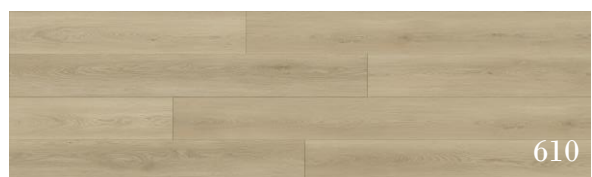

6 Collection

VINYL

Discover our extensive handbook on 6mm Luxury Vinyl Flooring, the prime selection for your home.

6 Collection

VINYL

PRODUCT SPECIFICATIONS

Structure	luxury vinyl plank (4.5mm SPC+1.5mm EVA Pad)
Wear Layer	0.3mm/ 12mil
Width	7"
Length	60"
Edge Detail	4-sided Micro Bevel
Finish	Embossed
Installation	5Gi drop lock click system
Suitable Location	On, above or below grade
Certification	Floorscore
IIC & STC	IIC 72 STC 71